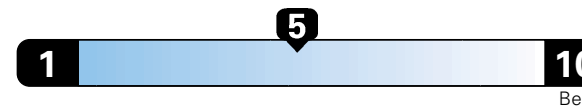

2020

300 TOURING-L

For more information visit: www.chrysler.com or call 1-800-CHRYSLER

FCA US LLC

IMPORTED FROM DETROIT®

THIS VEHICLE IS MANUFACTURED TO MEET SPECIFIC UNITED STATES REQUIREMENTS. THIS VEHICLE IS NOT MANUFACTURED FOR SALE OR REGISTRATION OUTSIDE OF THE UNITED STATES.

MANUFACTURER'S SUGGESTED RETAIL PRICE OF THIS MODEL INCLUDING DEALER PREPARATION

Base Price: $30,040

CHRYSLER 300 TOURING
Exterior Color: Bright White Clear-Coat Exterior Paint
Interior Color: Black / Linen Interior Colors
Engine: 3.6L V6 24V VVT Engine
Transmission: TorqueFlite® 8-Speed Automatic Transmission
STANDARD EQUIPMENT (UNLESS REPLACED BY OPTIONAL EQUIPMENT)
FUNCTIONAL/SAFETY FEATURES

Advanced Multistage Front Air Bags
Supplemental Side-Curtain Front and Rear Air Bags
Supplemental Front Seat Side Air Bags
Driver Inflatable Knee-Bolster Air Bag
ParkView® Rear Back-Up Camera
4 Wheel Independent Suspension Touring
Electronic Stability Control
Electronic Roll Mitigation
All-Speed Traction Control
Anti-Lock 4-Wheel Disc Brakes
Push-Button Start
Acoustic Windshield
Acoustic Front Door Glass
Compact Spare Tire
18.5-Gallon Fuel Tank